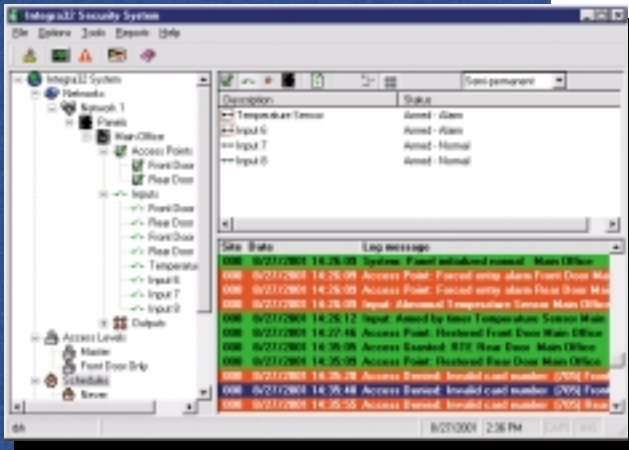

Integrated Alarm Monitoring & Access Control System

Integra 32™

Integra32™ from RBH Access Technologies integrates Access Control and Alarm Monitoring into an elegant building management and security system specifically designed for the smaller application.

Integra32's 32 bit software architecture together with Windows 98, NT4.0 or Windows 2000 application software ensures that security management needs are met easily and economically with minimal training.

Software

- Native Windows application (for all versions above '98)
- Designed for 21st century
- Multilevel, multifunction profiles for 99 individual users
- Advanced Client-Server design with up to 10 simultaneous full function clients over LAN/WAN
- Seamless integration with industry standard photo-ID software

- Configurable timed or true full anti-passback with hard or soft enforcement
- 256 link commands per panel
- 99 assignable alarm priority levels
- Remote site dial-up by schedule
- Customized formats for exporting reports to any other application