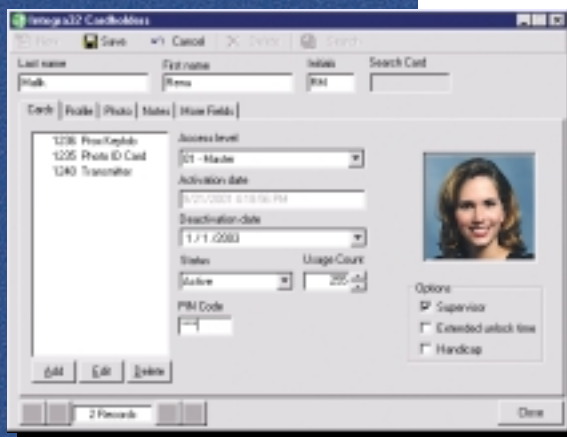

Integrated Alarm Monitoring & Access Control System

Integra 32™

Integra32™ from RBH Access Technologies integrates Access Control and Alarm Monitoring into an elegant building management and security system specifically designed for the smaller application.

Integra32's 32 bit software architecture together with Windows 98, NT4.0 or Windows 2000 application software ensures that security management needs are met easily and economically with minimal training.

Software

- Native Windows application (for all versions above '98)
- Designed for 21st century
- Multilevel, multifunction profiles for 99 individual users
- Advanced Client-Server design with up to 10 simultaneous full function clients over LAN/WAN
- Seamless integration with industry standard photo-ID software